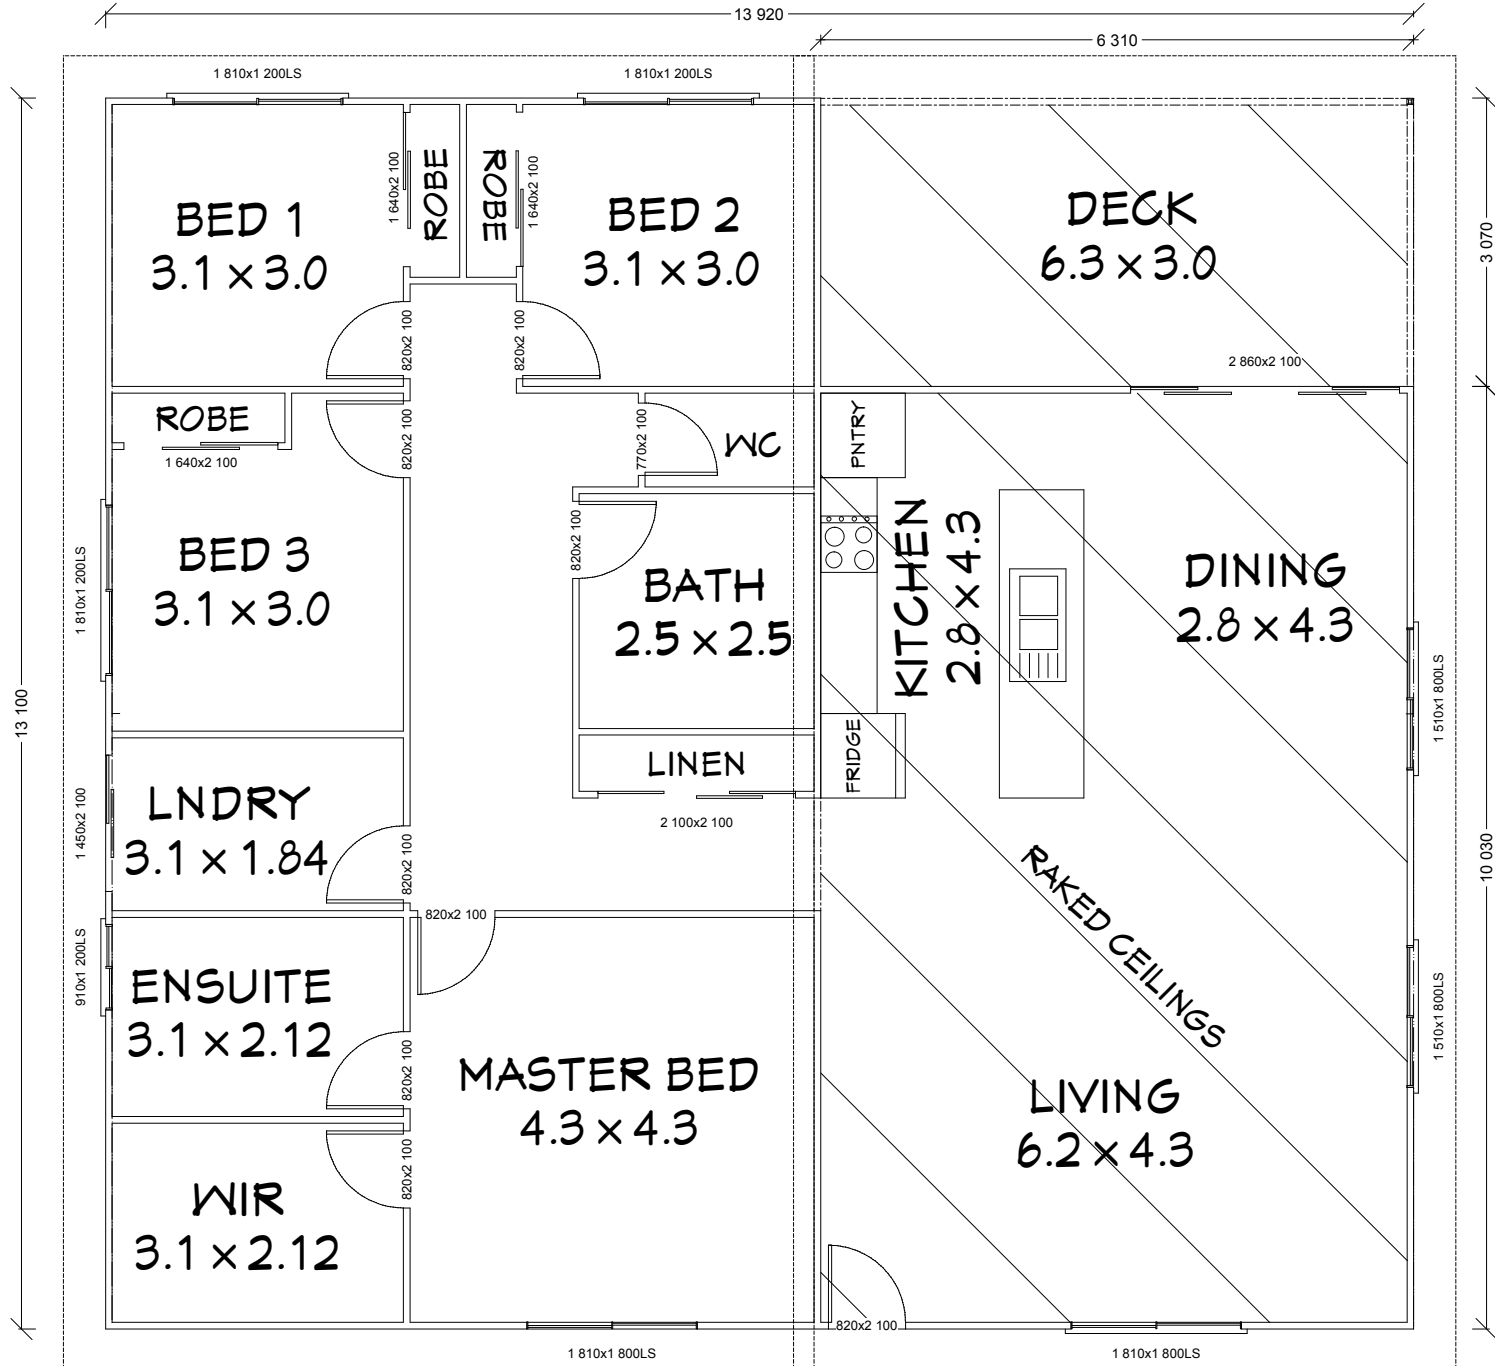

FLOOR PLAN

Job Description
Proposed Dwelling

Client Details
The Macleay

22 Link Drive, Yatala, G. 4207
 Ph: 01 3281 5478
 Fax: 01 3281 5922
 E: admin@framesteel.com.au
 W: www.framesteel.com.au

Frame Steel

DATE:
25/05/2017

Sheet Size
A3

SCALE:
1:54

Page No:
1

SHEET TITLE:
Floor Plan

REAL PROPERTY DESCRIPTION