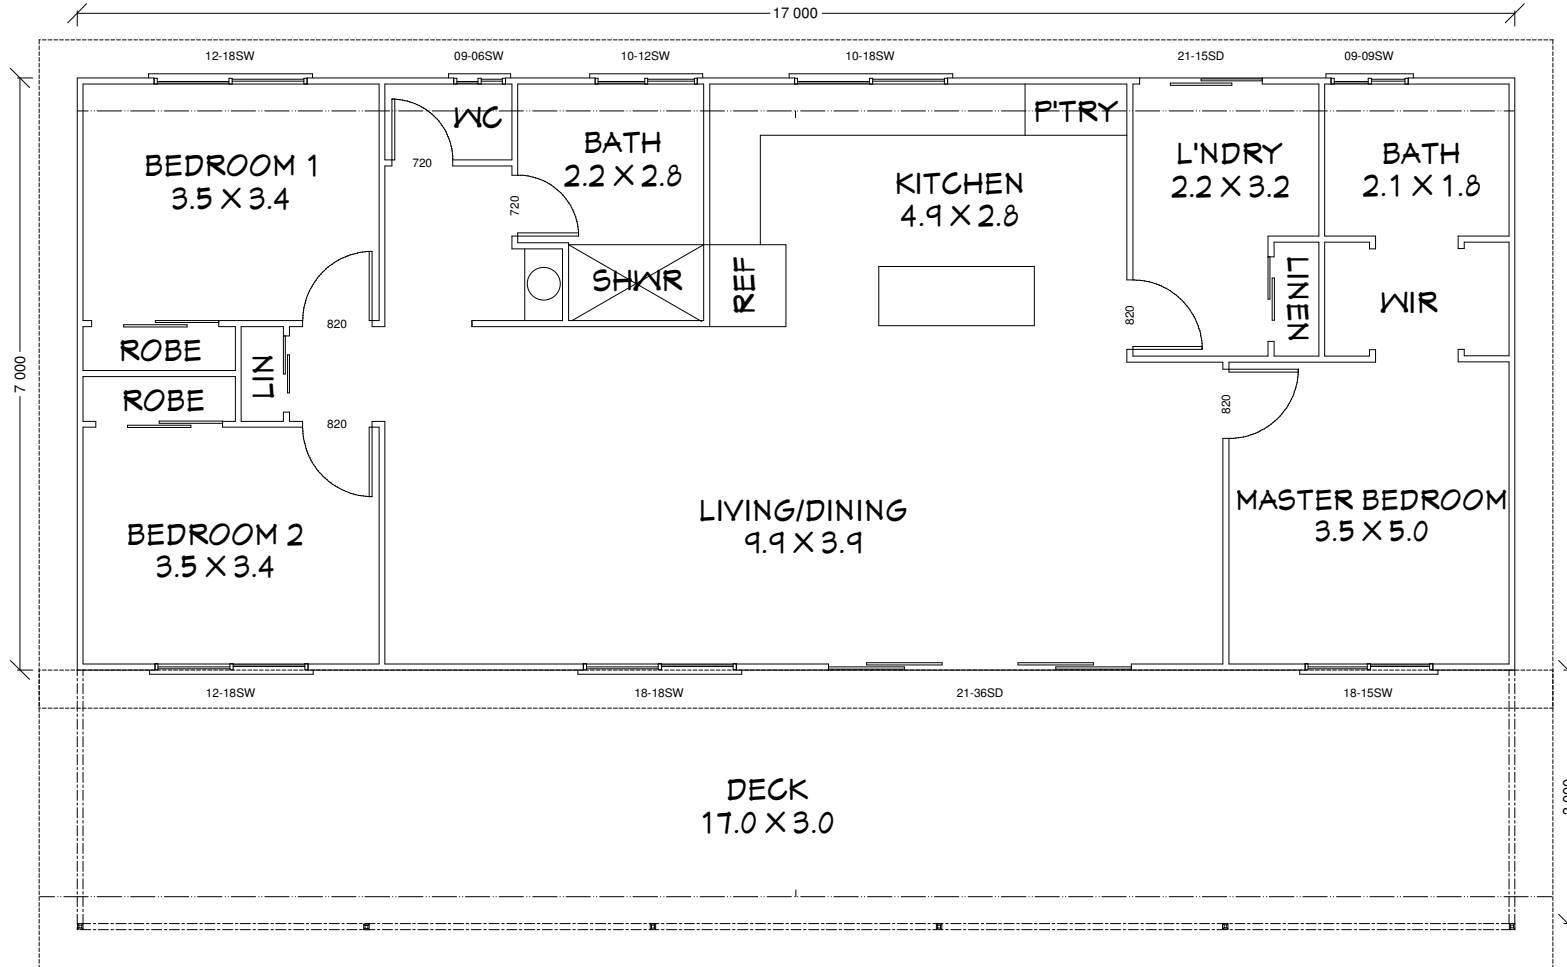

FLOOR PLAN

Job Description
Proposed Dwelling

SHEET TITLE:
Floor Plan

REAL PROPERTY DESCRIPTION

Client Details
The Moreton

22 Link Drive, Yatala, Q. 4207
Ph: 01 3281 5478
Fax: 01 3281 5922
E: admin@framesteel.com.au
W: www.framesteel.com.au

DATE:

8/01/2016

Sheet Size

A3

SCALE:

1:60

Page No:

1